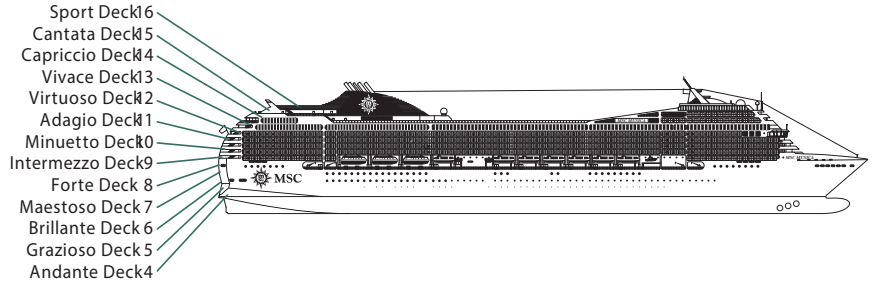

DECK PLAN & ACCOMMODATION

DECK 16
SPORT

DECK 15
CANTATA

DECK 14
CAPRICCIO

DECK 13
VIVACE

DECK 12
VIRTUOSO

DECK 11
ADAGIO

CABINS CATEGORIES

Inside (I1) › 2 berth
Ocean View (O1) › 2 berth
Balcony (B1) › 2 berth

Inside (I2) › Multiple berth
Ocean View (O2) › Multiple berth
Balcony (B2) › Multiple berth

Suite › Aurea

- All cabins have one double bed convertible to two single beds except in cabins for guests with disabilities or reduced mobility (H), this does not apply to cabin 15025.

LEGEND

- ▲ Sofa bed
 - ◆ Double sofa bed
 - 3rd bed is a bunk bed
 - 3rd and 4th beds are bunks
 - ↔ Connecting cabins
 - H Cabin for guests with disabilities or reduced mobility
 - ⊙ Cabins with partial views
- Data and descriptions are subject to change and will be verified at the time of booking.