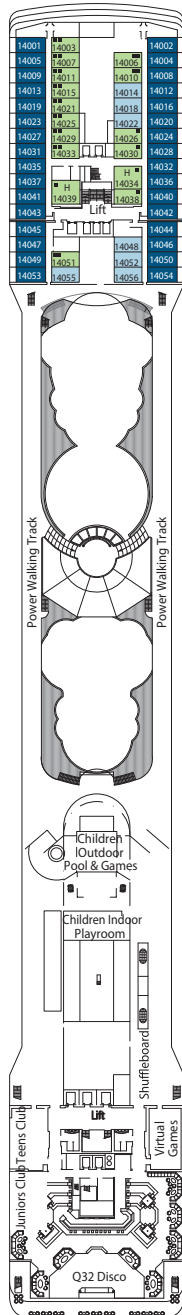

DECK PLAN & ACCOMMODATION

DECK 16
SPORT

DECK 15
CANTATA

DECK 14
CAPRICCIO

DECK 13
VIVACE

DECK 12
VIRTUOSO

DECK 11
ADAGIO

CABINS CATEGORIES

Inside (I1) › 2 berth
Ocean View (O1) › 2 berth
Balcony (B1) › 2 berth

Inside (I2) › Multiple berth
Ocean View (O2) › Multiple berth
Balcony (B2) › Multiple berth

Suite › Aurea

- All cabins have one double bed convertible to two single beds except in cabins for guests with disabilities or reduced mobility (H), this does not apply to cabin 15025.

LEGEND

- ▲ Sofa bed
 - ◆ Double sofa bed
 - 3rd bed is a bunk bed
 - 3rd and 4th beds are bunks
 - ↔ Connecting cabins
 - H Cabin for guests with disabilities or reduced mobility
 - ⊙ Cabins with partial views
- Data and descriptions are subject to change and will be verified at the time of booking.