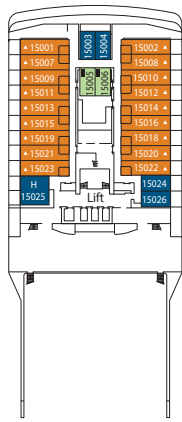

DECK PLAN & ACCOMMODATION

DECK 16
SPORT

DECK 15
CANTATA

DECK 14
CAPRICCIO

DECK 13
VIVACE

DECK 12
VIRTUOSO

DECK 11
ADAGIO

CABINS CATEGORIES

Inside (I1) › 2 berth
Ocean View (O1) › 2 berth
Balcony (B1) › 2 berth

Inside (I2) › Multiple berth
Ocean View (O2) › Multiple berth
Balcony (B2) › Multiple berth

Suite › Aurea

- All cabins have one double bed convertible to two single beds except in cabins for guests with disabilities or reduced mobility (H), this does not apply to cabin 15025.

LEGEND

- ▲ Sofa bed
 - ◆ Double sofa bed
 - 3rd bed is a bunk bed
 - 3rd and 4th beds are bunks
 - ↔ Connecting cabins
 - H Cabin for guests with disabilities or reduced mobility
 - ⊙ Cabins with partial views
- Data and descriptions are subject to change and will be verified at the time of booking.