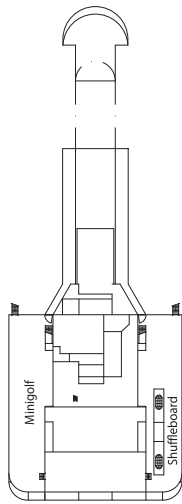

DECK PLAN & ACCOMMODATION

DECK 16
SPORT

DECK 15
CANTATA

DECK 14
CAPRICCIO

DECK 13
VIVACE

DECK 12
VIRTUOSO

DECK 11
ADAGIO

CABINS CATEGORIES

Inside (I1) › 2 berth
Ocean View (O1) › 2 berth
Balcony (B1) › 2 berth

Inside (I2) › Multiple berth
Ocean View (O2) › Multiple berth
Balcony (B2) › Multiple berth

Suite › Aurea

- All cabins have one double bed convertible to two single beds except in cabins for guests with disabilities or reduced mobility (H), this does not apply to cabin 15025.

LEGEND

- ▲ Sofa bed
 - ◆ Double sofa bed
 - 3rd bed is a bunk bed
 - 3rd and 4th beds are bunks
 - ↔ Connecting cabins
 - H Cabin for guests with disabilities or reduced mobility
 - ⊙ Cabins with partial views
- Data and descriptions are subject to change and will be verified at the time of booking.