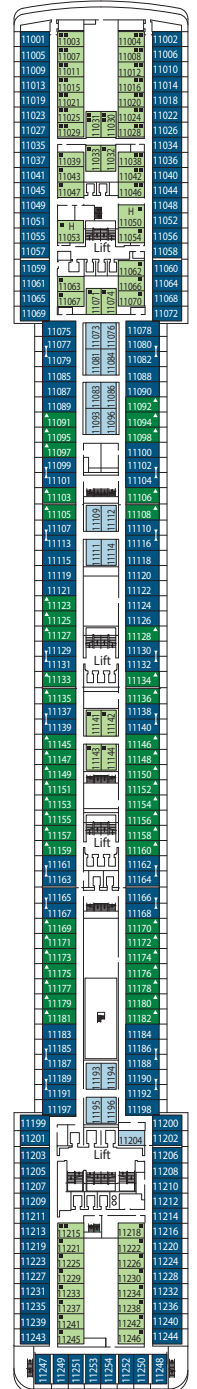

DECK PLAN & ACCOMMODATION

DECK 16
SPORT

DECK 15
CANTATA

DECK 14
CAPRICCIO

DECK 13
VIVACE

DECK 12
VIRTUOSO

DECK 11
ADAGIO

CABINS CATEGORIES

Inside (I1) › 2 berth
Ocean View (O1) › 2 berth
Balcony (B1) › 2 berth

Inside (I2) › Multiple berth
Ocean View (O2) › Multiple berth
Balcony (B2) › Multiple berth

Suite › Aurea

- All cabins have one double bed convertible to two single beds except in cabins for guests with disabilities or reduced mobility (H), this does not apply to cabin 15025.

LEGEND

- ▲ Sofa bed
 - ◆ Double sofa bed
 - 3rd bed is a bunk bed
 - 3rd and 4th beds are bunks
 - ↔ Connecting cabins
 - H Cabin for guests with disabilities or reduced mobility
 - ⊙ Cabins with partial views
- Data and descriptions are subject to change and will be verified at the time of booking.