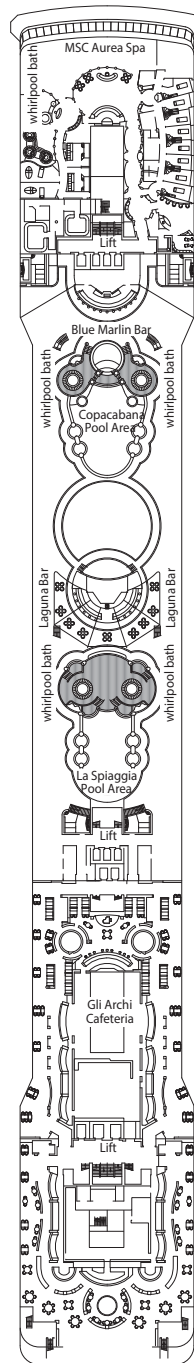

DECK PLAN & ACCOMMODATION

DECK 16
SPORT

DECK 15
CANTATA

DECK 14
CAPRICCIO

DECK 13
VIVACE

DECK 12
VIRTUOSO

DECK 11
ADAGIO

CABINS CATEGORIES

Inside (I1) › 2 berth
Ocean View (O1) › 2 berth
Balcony (B1) › 2 berth

Inside (I2) › Multiple berth
Ocean View (O2) › Multiple berth
Balcony (B2) › Multiple berth

Suite › Aurea

- All cabins have one double bed convertible to two single beds except in cabins for guests with disabilities or reduced mobility (H), this does not apply to cabin 15025.

LEGEND

- ▲ Sofa bed
 - ◆ Double sofa bed
 - 3rd bed is a bunk bed
 - 3rd and 4th beds are bunks
 - ↔ Connecting cabins
 - H Cabin for guests with disabilities or reduced mobility
 - ⊙ Cabins with partial views
- Data and descriptions are subject to change and will be verified at the time of booking.