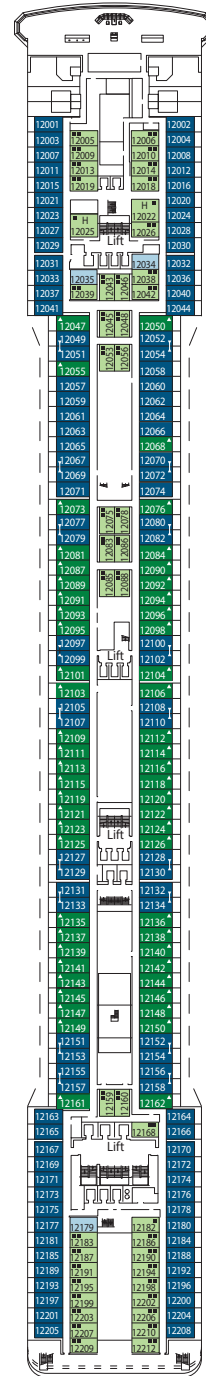

DECK PLAN & ACCOMMODATION

DECK 16
SPORT

DECK 15
CANTATA

DECK 14
CAPRICCIO

DECK 13
VIVACE

DECK 12
VIRTUOSO

DECK 11
ADAGIO

CABINS CATEGORIES

Inside (I1) › 2 berth
Ocean View (O1) › 2 berth
Balcony (B1) › 2 berth

Inside (I2) › Multiple berth
Ocean View (O2) › Multiple berth
Balcony (B2) › Multiple berth

Suite › Aurea

- All cabins have one double bed convertible to two single beds except in cabins for guests with disabilities or reduced mobility (H), this does not apply to cabin 15025.

LEGEND

- ▲ Sofa bed
 - ◆ Double sofa bed
 - 3rd bed is a bunk bed
 - 3rd and 4th beds are bunks
 - ↔ Connecting cabins
 - H Cabin for guests with disabilities or reduced mobility
 - ⊙ Cabins with partial views
- Data and descriptions are subject to change and will be verified at the time of booking.