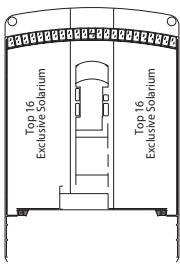

DECK PLAN & ACCOMMODATION

DECK 16
SPORT

DECK 15
CANTATA

DECK 14
CAPRICCIO

DECK 13
VIVACE

DECK 12
VIRTUOSO

DECK 11
ADAGIO

CABINS CATEGORIES

Inside (I1) › 2 berth
Ocean View (O1) › 2 berth
Balcony (B1) › 2 berth

Inside (I2) › Multiple berth
Ocean View (O2) › Multiple berth
Balcony (B2) › Multiple berth

Suite › Aurea

- All cabins have one double bed convertible to two single beds except in cabins for guests with disabilities or reduced mobility (H), this does not apply to cabin 15025.

LEGEND

- ▲ Sofa bed
 - ◆ Double sofa bed
 - 3rd bed is a bunk bed
 - 3rd and 4th beds are bunks
 - ↔ Connecting cabins
 - H Cabin for guests with disabilities or reduced mobility
 - ⊙ Cabins with partial views
- Data and descriptions are subject to change and will be verified at the time of booking.